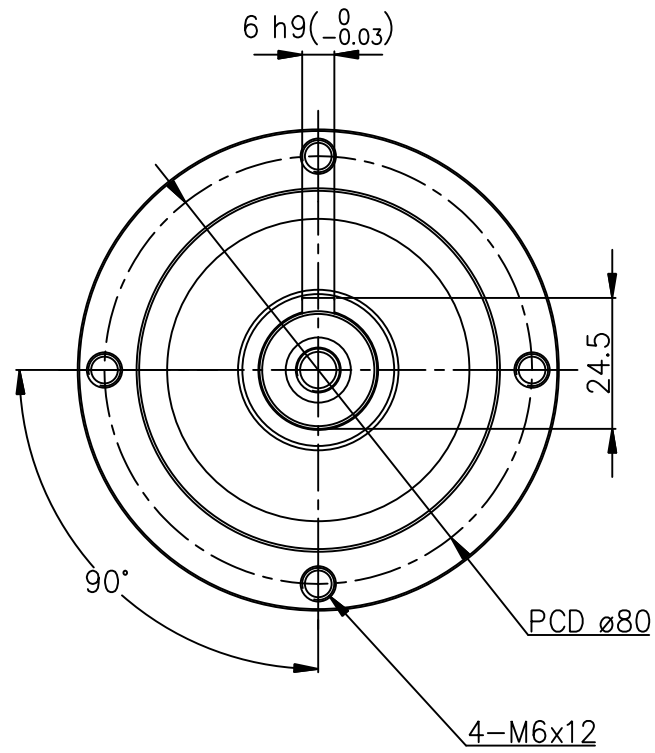

Dimensio [Unit : mm]

DETAIL A
SCALE 10:1

NOTE :
ONLY OUTPUT SHAFT WITH KEYWAY IS AVAILABLE

CM No.#	Conjunction Plate	Applicability By Ratio				
		3	4	5	7	10
CM1	11L30□	-	-	-	-	-
	11S30□	-	-	-	-	-
	17L30□	-	-	-	-	-
	17S30□	-	-	-	-	-
	23L20□	-	-	-	-	-
CM2	23S30□	-	-	-	-	-
	56B10□	-	-	-	-	-
	56B20□	-	-	-	-	-
	60A10□	-	-	-	-	-
	60A20□	-	-	-	-	-
	60A40□	-	-	-	-	-

Date	2015.01.08	Title	Cool Muscle Gear 1-stage
Scale	1 : 1		CM-PE2090
Size	A2	Dwg No.	CMPE20901-10
3RD Angle Projection			MUSCLE CO., LTD.