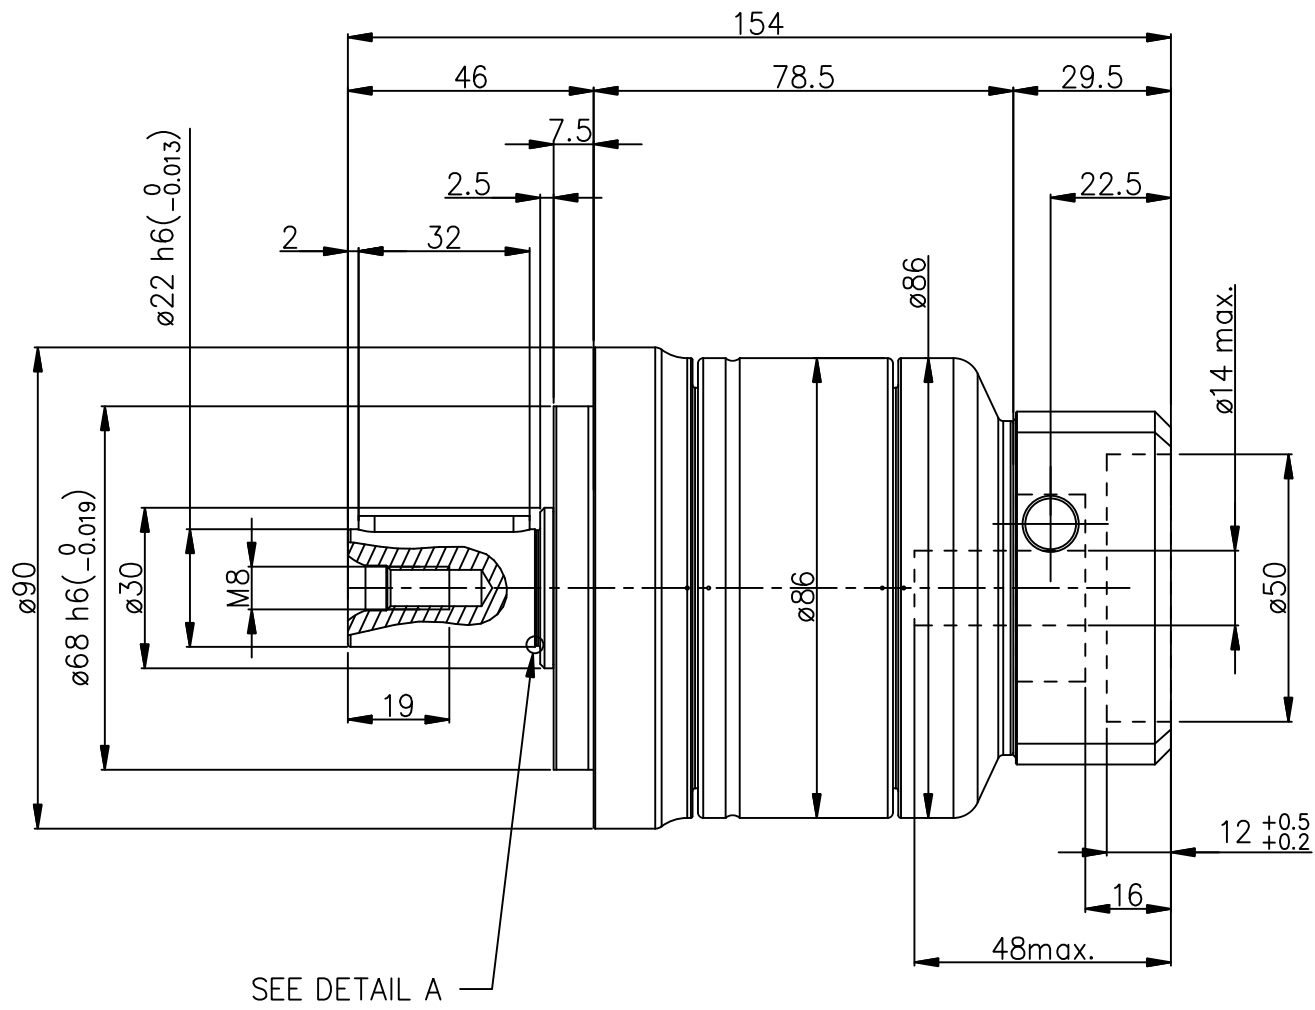

Dimensio [Unit : mm]

DETAIL A
SCALE 10:1

NOTE :
ONLY OUTPUT SHAFT WITH KEYWAY IS AVAILABLE

CM No.#	Conjunction Plate	Applicability By Ratio				
		3	4	5	7	10
CM1	11L30□	-	-	-	-	-
	11S30□	-	-	-	-	-
	17L30□	-	-	-	-	-
	17S30□	-	-	-	-	-
	23L20□	-	-	-	-	-
CM2	23S30□	-	-	-	-	-
	56B10□	-	-	-	-	-
	56B20□	-	-	-	-	-
	60A10□	-	-	-	-	-
	60A20□	-	-	-	-	-
	60A40□	-	-	-	-	-

Date	2015.01.08	Title	Cool Muscle Gear 1-stage
Scale	1 : 1		CM-PE2090
Size	A2	Dwg No.	CMPE20901-10
3RD Angle Projection			MUSCLE CO., LTD.