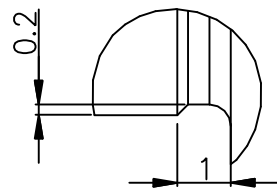

Dimensio [Unit : mm]

DETAIL A
SCALE 10:1

NOTE :
ONLY OUTPUT SHAFT WITH KEYWAY IS AVAILABLE

CM No.#	Conjunction Plate	Applicability By Ratio				
		3	4	5	7	10
CM1	11L30□	-	-	-	-	-
	11S30□	-	-	-	-	-
	17L30□	-	-	-	-	-
	17S30□	-	-	-	-	-
	23L20□	-	-	-	-	-
CM2	23S30□	-	-	-	-	-
	56B10□	-	-	-	-	-
	56B20□	-	-	-	-	-
	60A10□	-	-	-	-	-
	60A20□	-	-	-	-	-
	60A40□	-	-	-	-	-

Date	2015.01.08	Title	Cool Muscle Gear 1-stage
Scale	1 : 1		CM-PE2090
Size	A2	Dwg No.	CMPE20901-10
3RD Angle Projection			MUSCLE CO., LTD.