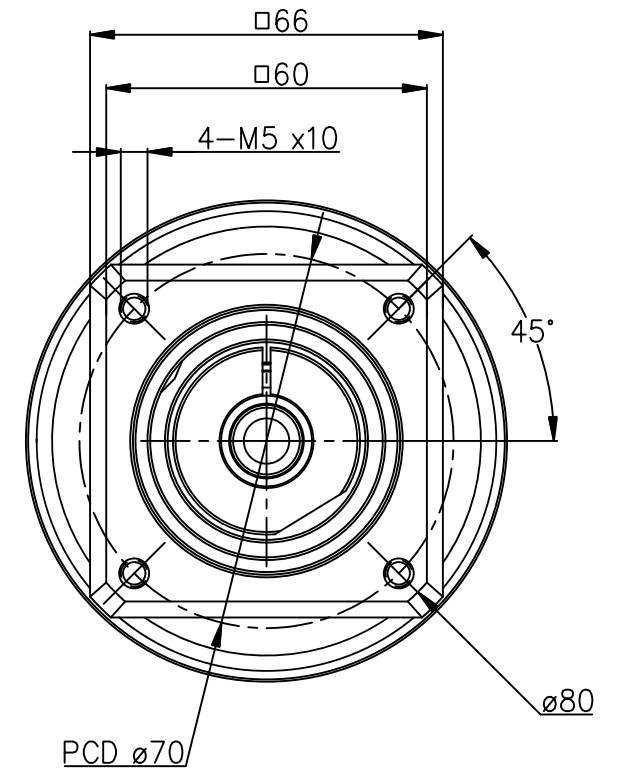

Dimensio [Unit : mm]

DETAIL A
SCALE 10:1

NOTE :
ONLY OUTPUT SHAFT WITH KEYWAY IS AVAILABLE

CM No.#	Conjunction Plate	Applicability By Ratio				
		3	4	5	7	10
CM1	11L30□	-	-	-	-	-
	11S30□	-	-	-	-	-
	17L30□	-	-	-	-	-
	17S30□	-	-	-	-	-
	23L20□	-	-	-	-	-
CM2	23S30□	-	-	-	-	-
	56B10□	-	-	-	-	-
	56B20□	-	-	-	-	-
	60A10□	-	-	-	-	-
	60A20□	-	-	-	-	-
	60A40□	-	-	-	-	-

Date	2015.01.08	Title	Cool Muscle Gear 1-stage
Scale	1 : 1		CM-PE2090
Size	A2	Dwg No.	CMPE20901-10
3RD Angle Projection			MUSCLE CO., LTD.